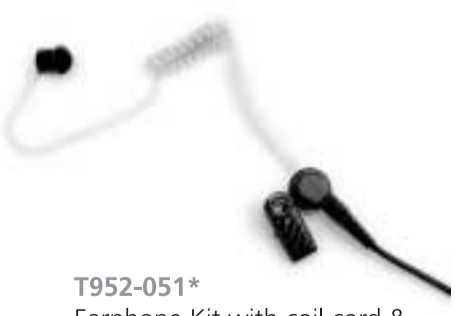

TOPA-AA-103
-30C / +60C MIL-STD-810E
1 Programmable Function Button
2.5mm Earphone Jack
Tait Orca 5000 Connector

TOPA-AA-104*
1 Programmable Function Button
2.5mm Earphone Jack, Hi/Lo Volume
Tait Orca 5000 Connector
*Antenna not included

TOPA-AA-008*
-30C / +60C MIL-STD-810E
No Programmable Function Buttons
2.5mm Earphone Jack, Hi/Lo Volume
*Requires TOPA-AA-105 adaptor

TOPA-VK-002
Vehicle Kit

TOPA-VK-100
Fist Microphone

TOPA-VK-200
External Speaker

SPEAKER MICROPHONES

VEHICLE KIT

T952-051*
Earphone Kit with coil cord & 2.5mm plug
*for use with TOPA-AA-103, TOPA-AA-104 and TOPA-AA-008

TOPA-SV-117
Servicing Kit

TOPA-SV-116
Programming Kit

TOPA-AA-105
7.5mm Accessory Adaptor